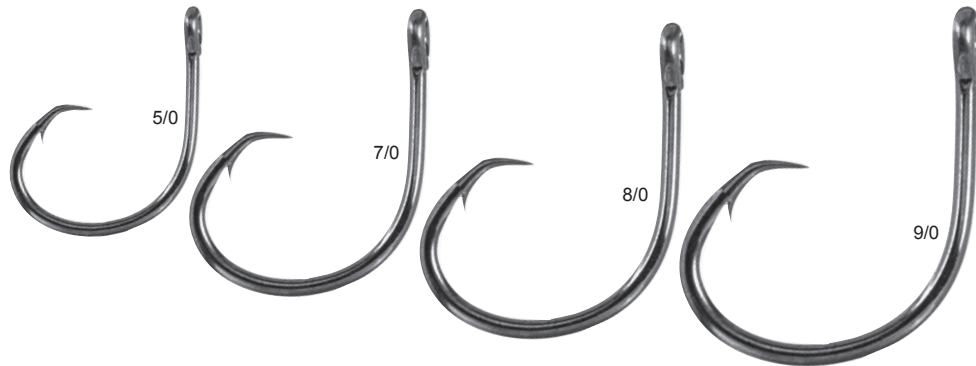

MUSTAD HOOKS

SERIES 39942 OFFSET CIRCLE DEMON

Kirbed, point curved in, offset, 3X strong, ringed eye, black nickel finish.

25 HOOKS/BOX

Stock#	Size	Price
39942BLN-5/0	5/0	$13.45
39942BLN-7/0	7/0	$13.45
39942BLN-8/0	8/0	$14.75
39942BLN-9/0	9/0	$15.95

SERIES 39951R EXTRA FINE WIRE CIRCLE DEMON

Opti-angle needle point, chemically sharpened, point curved in, extra fine wire, red finish.

10 HOOKS/BOX

Stock#	Size	Price
39951R-4/0	4/0	$4.00
39951R-5/0	5/0	$4.00
39951R-6/0	6/0	$4.00