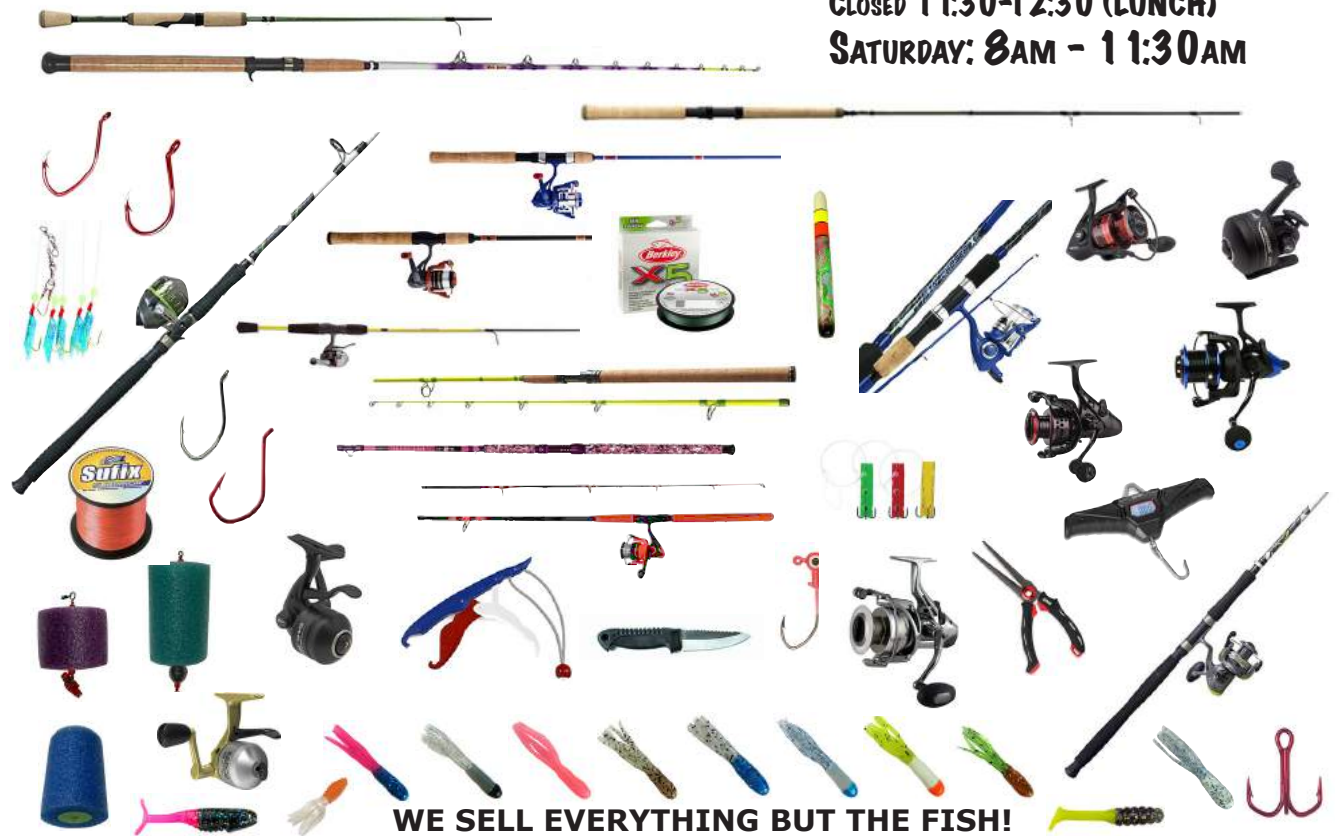

CATFISH CONNECTION

282 NORTH 2600 EAST RD
PANA, IL 62557

PHONE: 1-217-562-2623
WEB: www.catfishconnection.com

BUSINESS HOURS (CENTRAL TIME)
MONDAY-FRIDAY: 8AM-4:00PM
CLOSED 11:30-12:30 (LUNCH)
SATURDAY: 8AM - 11:30AM

WE SELL EVERYTHING BUT THE FISH!