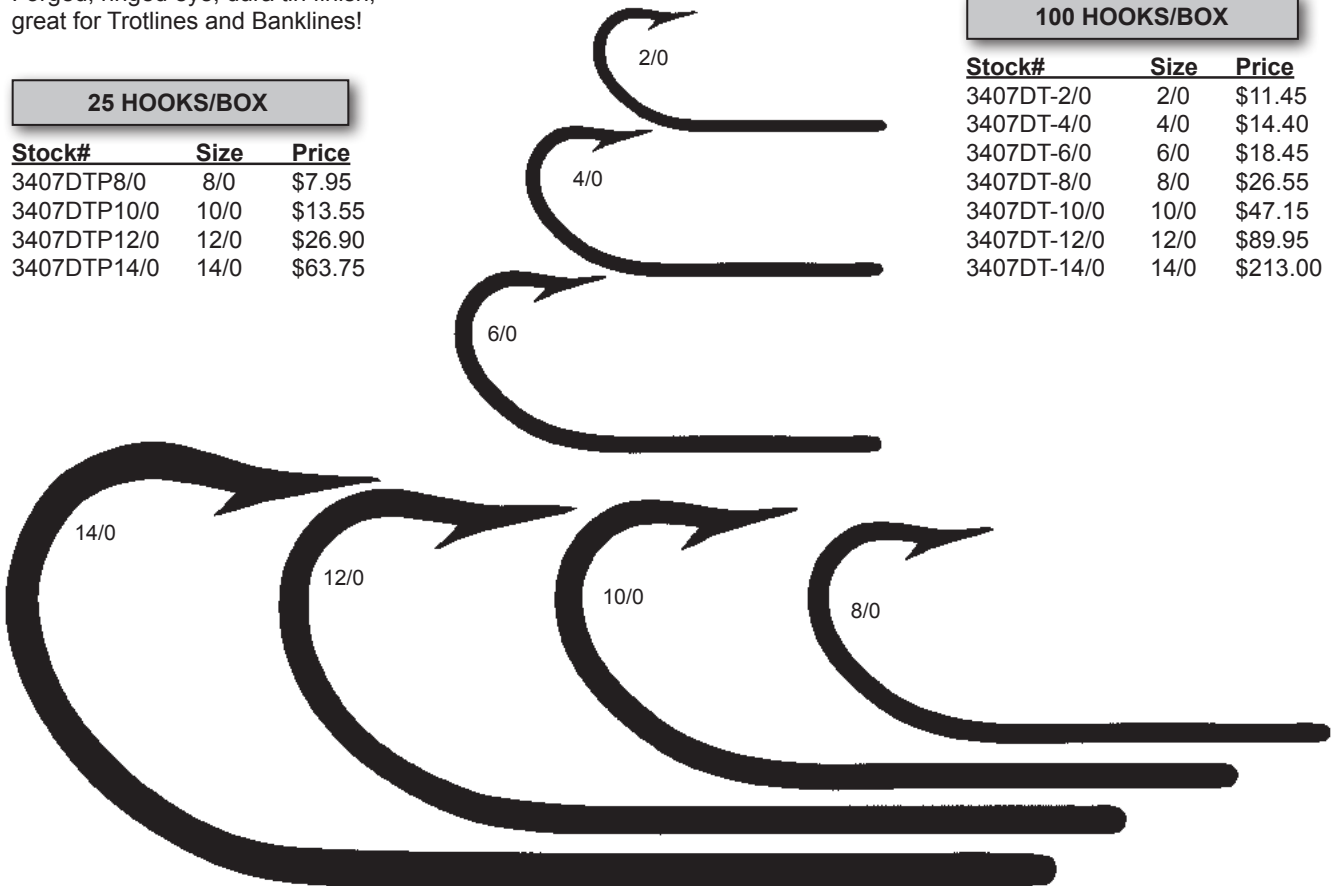

100 HOOKS/BOX

Stock#	Size	Price
3407DT-2/0	2/0	$11.45
3407DT-4/0	4/0	$14.40
3407DT-6/0	6/0	$18.45
3407DT-8/0	8/0	$26.55
3407DT-10/0	10/0	$47.15
3407DT-12/0	12/0	$89.95
3407DT-14/0	14/0	$213.00