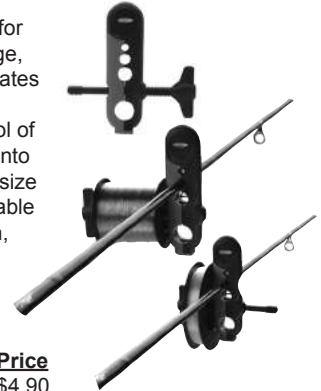

Stock# Price
BEMLS $4.90

KIPPER SPOOL TOOL

Easy line spooling, for casting & spinning reels, great for all mono, braided & super lines, no more line twist, durable plastic.

Stock# Price
KEST $7.75

Berkley LINESTRIPPER

Strips 2lb-80lb line @ 300yds per minute, built-in hook sharpener, uses 2-AA batteries, not included.

Stock# Price
BELS $11.15

Rapala COMPACT LINE REMOVER

Small & compact with a high torque motor, removes 6 ft. of line per second and the dual direction design allows for left or right handed operation, requires 2 AA batteries (not included).

Stock# Price
RACLR $20.65

FISHIN' GLUE

Waterproof & scentless strengthens knots, repairs cracked rods, loose guides, broken lures instantly.

Stock# Description Price
FGBO 5g Brush On $3.25
FGSB 1/3 oz. Squeeze Bottle $4.80

mondocat LINE BREAKER

Easily break mono or braided line in a snap! Simply wrap line 3 or 4 x's around the Mondocat and pull, line breaks clean everytime!

Stock# Price
MDCLBB $19.95

BRAIDED LINE CUTTER

Tweezer style nipper easily cuts braided lines, made of strong lightweight plastic, razor sharp stainless blade, 1 3/4" x 1/2".

Stock# Price
DBLC $1.25

Berkley SUPER LINE CUTTER

Serrated carbon steel jaws, corrosion resistant coating, molded spring handle, one-hand operation, adjustable lanyard.

Stock# Price
BESLC $10.15

Berkley HOTWIRE LINE CUTTER & CAUTERIZER

Instantly cuts and cauterizes all types of fishing line, prevents line from fraying, tungsten tip instantly heats to 1200° F retracts when not in use, 2-AAA batteries and lanyard included.

Stock# Price
BTHLC $10.75

COGHLAN'S 12-in-1 SCISSOR

Multi-purpose, stainless steel, 12 functions.

Stock# Price
COG9575 $4.25

Berkley BAIT SHEARS

Stainless steel

Stock# Price
BTBS $8.20

FISHERMAN'S CLIPPERS

Includes knife & lanyard.

Stock# Price
IMCLIP $2.20