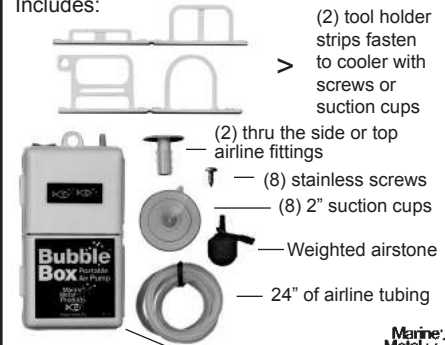

LIVWELL KIT

Turn a cooler into a livewell,
Includes:

Stock#	Price
MMPLWK	$21.45

- (2) tool holder strips faster to cooler with screws or suction cups
- (2) thru the side or top airline fittings
- (8) stainless screws
- (8) 2" suction cups
- Weighted airstone
- 24" of airline tubing

BABY BUBBLES

- Aerates up to 3 gallons
- Runs up to 20 hours on 2 "AA" batteries (not included)
- Rubber protected switch
- Stainless steel clip, tubing & stone
- Quiet operation

Stock#	Price
MMPBB	$6.95

BUBBLE BOX

- Aerates up to 8 gallons
- Overlap case construction protects motor/batteries
- Runs up to 44 hrs on 2 "D" batteries (not included)
- Stainless steel clip, tubing & stone

Stock#	Price
MMPBX	$11.30

QUIET BUBBLES

- Aerates up to 8 gallons
- Water resistant air pump with water proof switch
- Runs up to 60 hrs on 2 "D" alkaline batteries (not included)
- Stainless steel clip, tubing & stone

Stock#	Price
MMPQB	$20.25

BUBBLES

- Aerates up to 8 gallons
- Runs 100 hours on 2 "D" alkaline batteries (not included)
- Separately sealed motor and battery compartments
- Stainless steel clip, tubing & stone

Stock#	Price
MMPB	$22.20

HUSH BUBBLES

- Aerates up to 8 gallons
- Extremely quiet operation
- Runs up to 75 hrs on 2 "D" alkaline batteries (not included)
- Stainless steel clip, tubing & stone

Stock#	Price
MMPHB	$22.70

2-WAY BUBBLES

- Aerates up to 8 gallons
- Extremely quiet operation
- Runs up to 55 hrs on 2 "D" batteries (not included)
- Includes 12 Volt adapter
- Stainless steel clip, tubing & stone

Stock#	Price
MMPTWB	$33.80

ROMAR 2 SPEED AERATORS

High & low settings, quiet, water resistant, includes air tubing & stones, AC710 runs for 30 hours on 1 "D" battery (not included), AC720 includes a car (aux) adapter or runs 30 hours on 2 "D" batteries, (not included).

Stock#	Description	Price
AC710	Battery use only	$13.85
AC720	Auxiliary adapter included	$23.40

AERATION ACCESSORIES

AIR STONES: 1" is disposable, 3"x1" ceramic stone is washable in 50% bleach/water solution.

AIR DIFFUSER: 3" or 5" round, fits standard airline

AIRLINE: 8' airline tubing fits all aerators & airstones.

Stock#	Description	Price
MBAS	1" Air Stone	$0.75
AIRS31	3" x 1" Air Stone	$10.55
MMPSD3	3" Air Diffuser	$5.45
MMPSD5	5" Air Diffuser	$8.75
ALT08	8' Airline Tubing	$3.05