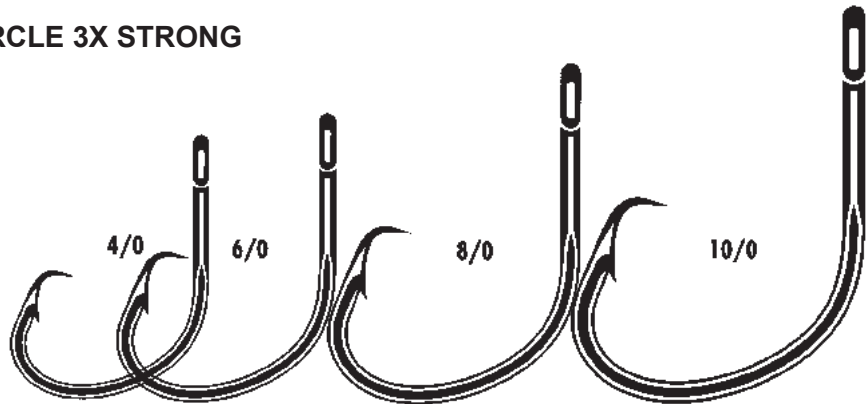

8386 TOURNAMENT CIRCLE 3X STRONG

3X strong, non-offset, forged,
Vanadium steel, cone cut point,
BLACK NICKEL FINISH.

Stock#	Size	#/Pak	Price
V8386BNC-4/0	4/0	25	$15.45
V8386BNC-6/0	6/0	25	$18.80
V8386BNC-8/0	8/0	25	$21.95
V8386BNC-10/0	10/0	25	$27.45