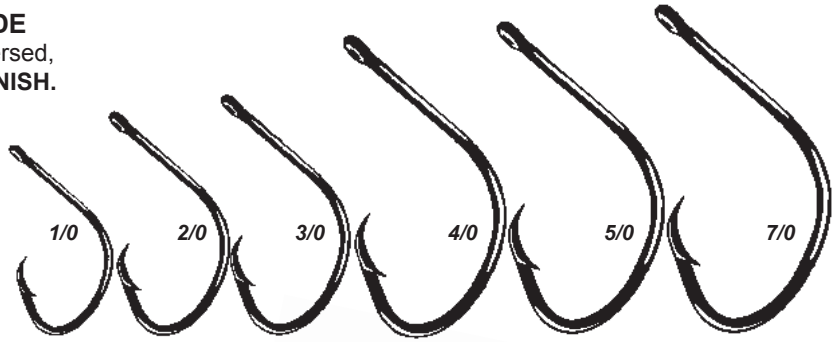

# Daiichi HOOKS

**D82Z CIRCLEWIDE**  
Forged, slightly reversed,  
**BLACK NICKEL FINISH.**

Stock#	Size	#/Pak	Price
D82Z-1/0	1/0	7	\$2.65
D82Z-2/0	2/0	6	\$2.65
D82Z-3/0	3/0	5	\$2.65
D82Z-4/0	4/0	4	\$2.65
D82Z-5/0	5/0	4	\$2.65
D82Z-7/0	7/0	3	\$2.65