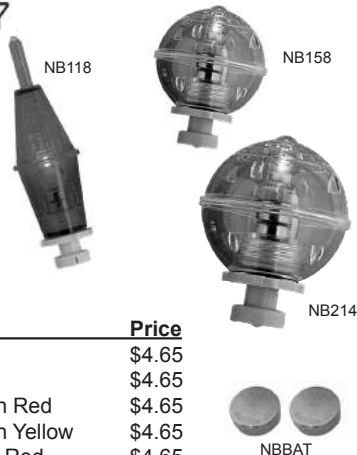

Stock#	Description	Price
NB118R	Crappie Red	$4.65
NB118Y	Crappie Yellow	$4.65
NB158R	Sm. round Catfish Red	$4.65
NB158Y	Sm. round Catfish Yellow	$4.65
NB214R	Lg. round Catfish Red	$4.65
NB214Y	Lg. round Catfish Yellow	$4.65
NBBAT	Replacement batteries (2/pak)	$1.80

HUCK FINN LIGHTED SLIP FLOATS

Insert a lightstick into the top of the float for night and an orange sleeve for day fishing, waterproof chartreuse nylon top cap, 1 bobber/pak along with a line threader, 2 beads, bobber stop and a 3" green glowstick, swirl painted and coated with a clear epoxy.