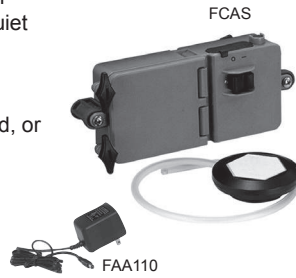

AERATION EQUIPMENT

FRABILL COOLER AERATION SYSTEM

- Convert a cooler into an oxygen rich environment for live bait, whisper quiet
- Aerates up to 15 gallons, airline & stone included
- Operates on 2 "D" batteries (not included), 12V car plug included, or 110V adapter (not included)

Stock#	Description	Price
FCAS	Aeration system	$54.95
FAA110	110V adapter	$12.35

FRABILL 15 GALLON AQUA LIFE 110V AERATOR

- Convert a cooler into an oxygen rich environment for live bait, whisper quiet
- Aerates up to 15 gallons
- 110V, 6 ft power cord
- 2.5 ft. airline, 2" airstone