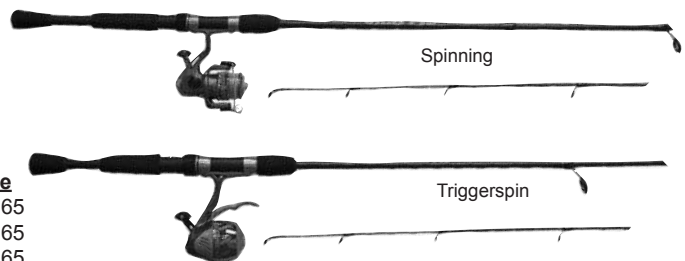

## ZEBCO CRAPPIE FIGHTER

Triggerspin or spinning styles, fiberglass blank, pre-spooled with hi-vis depth locating line, 10" ruler graphic on rod blank, ceramic guides, EVA handle, black with orange accents.