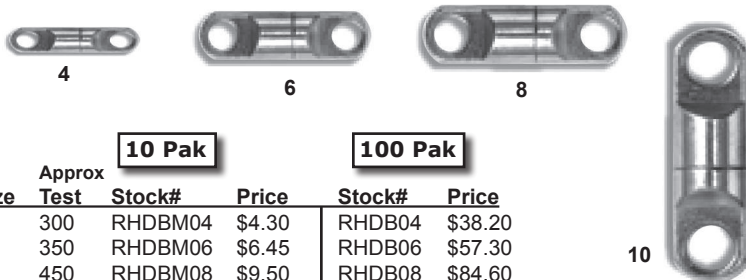

2

Stock#	Size	#/Pak	Test	Price
SBBIS00	00	5	10	$5.65
SBBIS01	1	5	12	$5.65
SBBIS02	2	5	14	$5.65
SBBIS03	3	5	16	$5.65

SPRO POWER SWIVEL

Brass swivel with stainless eyes, smooth rotation, and 1-1/2 times greater strength than standard barrel swivels, NS black finish.

Stock#	Size	#/Pak	Test	Price
SPSB08	8	10	50	$3.15
SPSB06	6	10	80	$3.15
SPSB04	4	10	130	$3.15
SPSB02	2	10	230	$3.40
SPSB01	1	5	330	$3.40
SPSB1/0	1/0	5	370	$3.40
SPSB2/0	2/0	5	550	$3.40
SPSB3/0	3/0	5	790	$3.70
SPSB4/0	4/0	4	940	$3.70
SPSB5/0	5/0	3	1180	$3.70

2

50 Pak

Stock#	Size	Test	Price
SPSBF08	8	50	$10.80
SPSBF06	6	80	$10.80
SPSBF04	4	130	$10.80
SPSBF02	2	230	$13.65

SPRO POWER SWIVEL with COASTLOCK SNAP

Brass swivel with stainless eyes and snap, NS black finish.

Stock#	Size	#/Pak	Test	Price
SPSCL06	6	3	60	$4.60
SPSCL04	4	3	100	$4.60
SPSCL02	2	3	150	$5.30
SPSCL1/0	1/0	2	180	$5.80

SPRO HEAVY SWIVEL

Heavy swivels offer a compact size without sacrificing strength, engineered with the finest high-grade steel and premium components, NS black finish.

Stock#	Size	#/Pak	Test	Price
SHSB03	3	5	150	$6.80
SHSB04	4	5	200	$6.80
SHSB05	5	5	280	$8.15
SHSB06	6	5	340	$9.55
SHSB07	7	5	410	$10.75
SHSB08	8	5	570	$12.40

6

SPRO STAINLESS 3-WAY SWIVEL

Constructed of steel, NS black finish.

Stock#	Size	#/Pak	Test	Price
STW06	6	8	25	$3.15
STW04	4	5	55	$3.15
STW02	2	5	70	$3.15
STW01	1	3	110	$3.15
STW1/0	1/0	3	115	$3.15
STW2/0	2/0	2	130	$3.15

1

ROMAR HEAVY DUTY BRASS SWIVELS

10 Pak

100 Pak

Size	Test	Stock#	Price	Stock#	Price
4	300	RHDBM04	$4.30	RHDB04	$38.20
6	350	RHDBM06	$6.45	RHDB06	$57.30
8	450	RHDBM08	$9.50	RHDB08	$84.60
10	800	RHDBM10	$11.95	RHDB10	$106.45