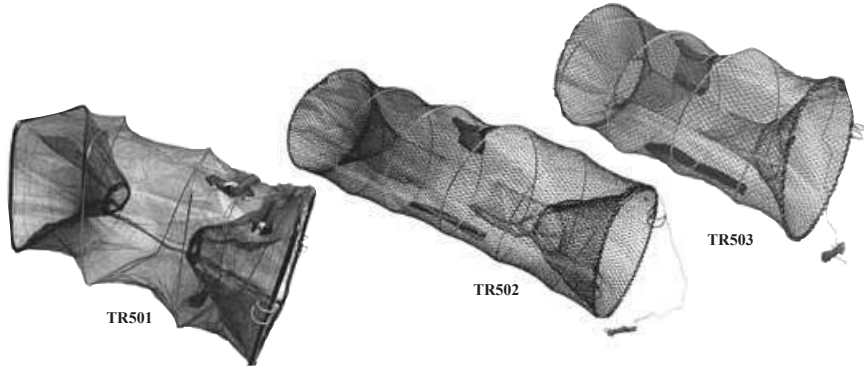

## MINNOW/CRAWFISH COLLAPSIBLE TRAPS

Spring pop-out design, traps open automatically in one quick step and fold for easy storage, zippered pocket for bait and a zippered access to catch, complete with hand rope, durable polyethylene netting.