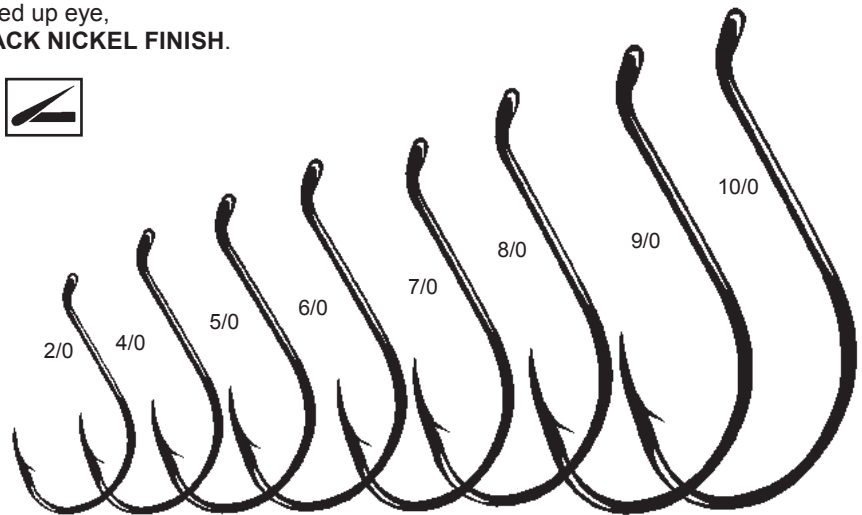

Gamakatsu® #G024 BLACK NICKEL OCTOPUS HOOK

Stock#	Size	#/Pak	Price
G024-2/0	2/0	6	$3.25
G024-4/0	4/0	6	$3.25
G024-5/0	5/0	6	$3.25
G024-6/0	6/0	6	$3.25
G024-7/0	7/0	6	$3.55
G024-8/0	8/0	6	$3.55
G024-9/0	9/0	5	$3.55
G024-10/0	10/0	5	$3.55

Slight reverse offset, turned up eye, **BLACK NICKEL FINISH.**