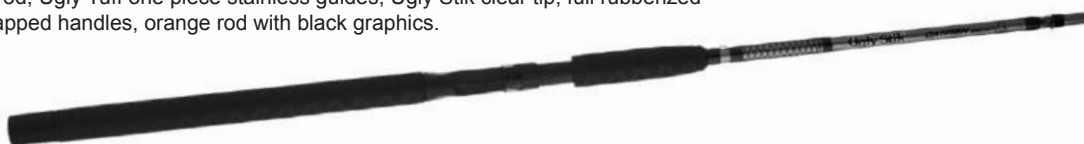

Ugly Stik CATFISH SPECIAL

Ugly Tech construction with a combination of graphite and fiberglass to create a strong sensitive rod, Ugly Tuff one piece stainless guides, Ugly Stik clear tip, full rubberized shrink wrapped handles, orange rod with black graphics.

Stock#	Type	Length	Piece	Action	Line Wt.	Guides	Price
USCSC07	Casting/Trigger	7'0"	1	Med/Hvy	10-30 lb	8 + Tip	$59.95
USCSC08	Casting/Trigger	8'0"	2	Med/Hvy	10-30 lb	8 + Tip	$59.95
USCSC09	Casting	9'0"	2	Med/Hvy	15-40 lb	8 + Tip	$69.95
USCSC10	Casting	10'0"	2	Med/Hvy	15-40 lb	9 + Tip	$69.95
USCSS07	Spinning	7'0"	1	Med/Hvy	10-30 lb	7 + Tip	$59.95
USCSS08	Spinning	8'0"	2	Med/Hvy	10-30 lb	7 + Tip	$59.95
USCSS09	Spinning	9'0"	2	Med/Hvy	15-40 lb	7 + Tip	$69.95

Ugly Stik CATFISH

Designed specifically for catfish, featuring the Ugly Stik "Clear Tip" for sensitivity, Ugly Tech construction for toughness and durability and Ugly Tuff one-piece stainless steel guides, EVA foam handle, white rod with black wraps.