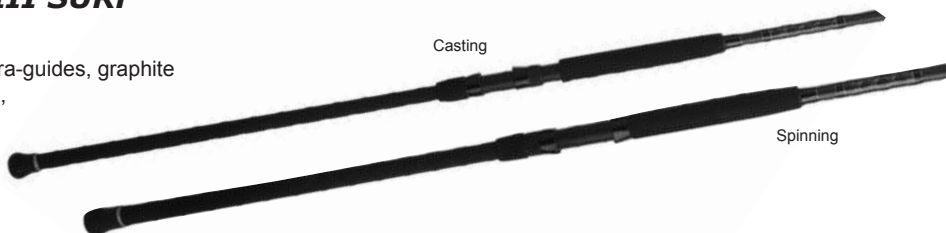

PENN and UGLY STIK RODS

SQUADRON III SURF

Graphite composite blank, PENN dura-guides, graphite reel seat, rubber shrink tube handles, black rod with red/gold graphics.