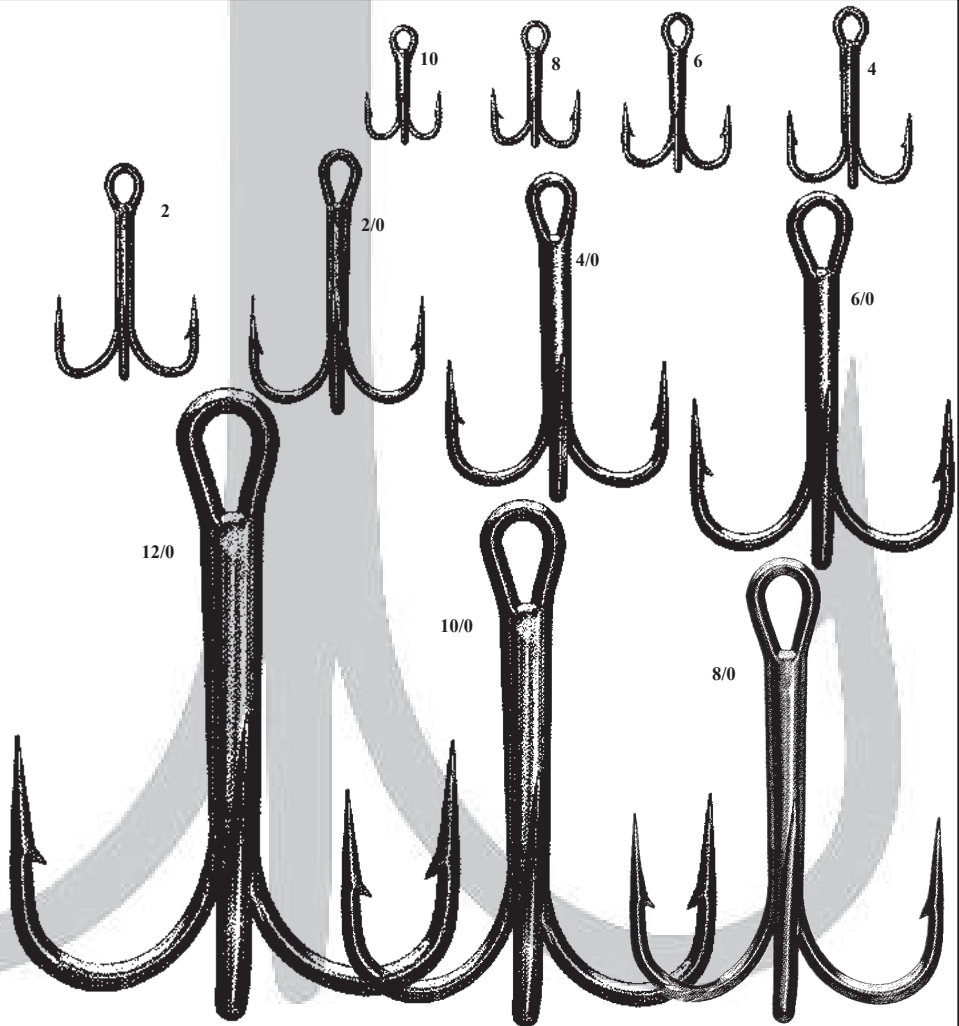

SNAGGIN' HOOKS, TREBLE HOOKS

BRONZE SNELLED BAITHOLDER HOOKS

Pre-rigged bronze, double slice in shank, baitholder hook, 6/pak.

Stock#	Size	Price
BSH02	2/0	$.60
BSH04	4/0	$.90
BSH06	6/0	$1.00
BSH08	8/0	$1.20
BSH10	10/0	$1.65

BARBLESS TREBLE HOOKS

For those situations when regulations mandate the use of barbless hooks, or to assure easy release of your catch, 12/pak.

Stock#	Size	Price
BLTH8/0	8/0	$6.75
BLTH10/0	10/0	$11.35

WEIGHTED SNAGGIN' TREBLE HOOKS

An ordinary treble hook with a ringed eye, bronze finish & a lead weight cast around the bottom of the shank. Great for snagging fish or finding that favorite rod you dropped in the water!! 1/pak.

Stock#	Size	Price
BWWTH4/0	4/0	$1.40
BWWTH6/0	6/0	$1.60
BWWTH8/0	8/0	$1.95
BWWTH10/0	10/0	$2.70
BWWTH14/0	14/0	$7.90

MONSTER 20/0 TREBLE!

Snag the GODZILLA sized fish, or display it as a conversation piece! measures approx. 8 1/2" x 5 1/2"

Shown actual size in the center of this page!

Stock#	Price
IMTH20/0	$26.70

TREBLE HOOKS 36/PAK

Stock#	Size	Price
IMTH12	12	$4.50
IMTH10	10	$4.30
IMTH08	8	$3.80
IMTH06	6	$4.05
IMTH04	4	$4.45
IMTH02	2	$4.65
IMTH2/0	2/0	$5.95
IMTH3/0	3/0	$6.95
IMTH4/0	4/0	$9.15
IMTH5/0	5/0	$10.65
IMTH6/0	6/0	$11.40
IMTH7/0	7/0	$15.40
IMTH8/0	8/0	$15.95
IMTH9/0	9/0	$25.15
IMTH10/0	10/0	$25.95
IMTH12/0	12/0	$45.60
IMTH14/0	14/0	$49.30

6 & 7 PAKS

Stock#	Size	#Pak	Price
CTH10	10	7	$1.40
CTH08	8	7	$1.40
CTH06	6	7	$1.40
CTH04	4	7	$1.40
CTH02	2	6	$1.40
CTH10/0	10/0	6	$6.60
CTH12/0	12/0	6	$10.40
CTH14/0	14/0	6	$11.25