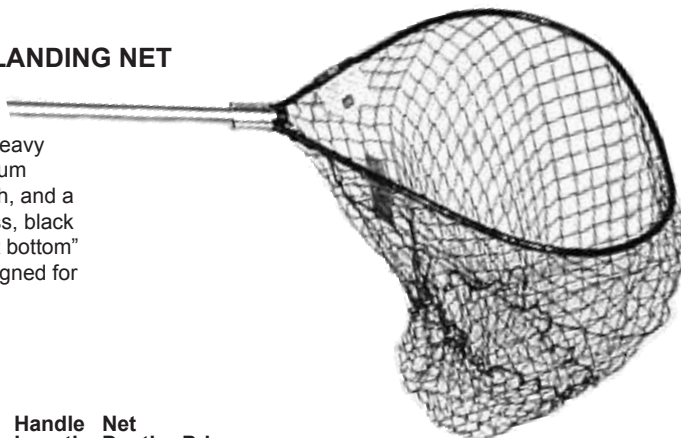

The Beast LANDING NET

Features a double reinforced hoop, heavy duty round aluminum handle, large mesh, and a tangle free knotless, black rubber coated "flat bottom" nylon netting, designed for BIG CATFISH!

Stock#	Bow Size	Handle Length	Net Depth	Price
BST3	29x33	48"	36"	$99.95