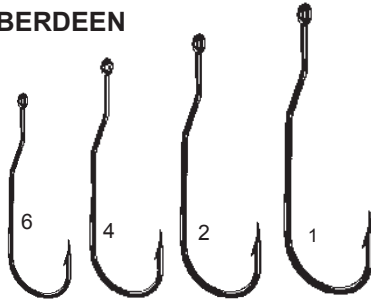

CRAPPIE HOOKS, ASSORTMENTS & RIGS

Tru-Turn #860 BLUE ABERDEEN

Ideal for live minnows, fine wire, ringed eye, spear point, blued finish.

Stock#	Size	#/Pak	Price
T860Z-6	6	9	$2.00
T860Z-4	4	9	$2.00
T860Z-2	2	9	$2.00
T860Z-1	1	9	$2.00