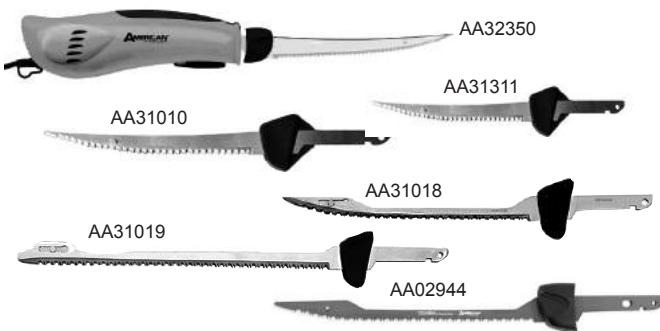

110 VOLT PRO ELECTRIC FILLET KNIFE & REPLACEMENT BLADES

Pro electric fillet knife comes with the 8" original blade, powerful gear & motor system provides 2X the torque! Ergonomic design, convenient carrying bag allows for proper venting to prevent odor and corrosion build-up, 2 yr. limited warranty. Replacement stainless blades fit all American Angler electric knives, limited 1 yr. warranty.

Stock#	Description	Price
AA32350	Elec. Fillet Knife	$112.95

REPLACEMENT BLADES

AA31311	5.5" Original	$21.75
AA31010	8" Original	$21.75
AA31018	8" Slim Shark	$21.75
AA31019	10" Slim Shark	$21.75
AA02944	8" Slim Shark Titanium	$27.60