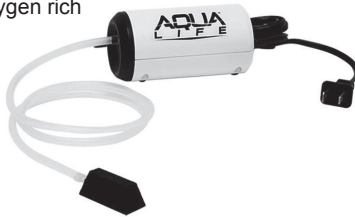

AERATION EQUIPMENT

FRABILL COOLER AERATION SYSTEM

- Convert a cooler into an oxygen rich environment for live bait, whisper quiet
- Aerates up to 15 gallons, airline & stone included
- Operates on 2 "D" batteries (not included), 12V car plug included, or 110V adapter (not included)

Stock#	Description	Price
FCAS	Aeration system	$54.95
FAA110	110V adapter	$12.35

FRABILL 15 GALLON AQUA LIFE 110V AERATOR

- Convert a cooler into an oxygen rich environment for live bait, whisper quiet
- Aerates up to 15 gallons
- 110V, 6 ft power cord
- 2.5 ft. airline, 2" airstone

Stock#	Price
FALA015	$20.45

FRABILL 50 GALLON AQUA LIFE 110V AERATOR

- Convert a cooler into an oxygen rich environment for live bait, whisper quiet
- Dual pumps aerate 1 or 2 livewells up to 50 gallons
- 110V, 6 ft power cord
- 5 ft. airline, dual 2" airstones
- "T" connector

Stock#	Price
FALA050	$31.50

FRABILL 100 GALLON AQUA LIFE 110V AERATOR

- Convert a cooler into an oxygen rich environment for live bait, whisper quiet
- Dual pumps aerate 1 or 2 livewells up to 100 gallons
- 110V, 6 ft power cord
- 10 ft. airline,
- Dual 3" diameter airstones
- "T" connector

Stock#	Price
FALA100	$61.35

Power Bubbles POWER BUBBLES KIT

- 12 Volt DC
- Dual air pumps for high volume
- Aerates 1 or 2 livewells
- Complete kit includes: 10' tubing, 2 large airstones, "T" connector, copper battery clips

Stock#	Price
MMPPB	$51.95

110V AIR BUBBLES

- Powerful, heavy duty - Rubber base mount
- Complete system with pump, airline tubing & weighted air stone
- Very quiet
- 110V

Stock#	Tank Size	Outlets	Price
MMPA1	5-15 gallon	1	$18.60
MMPA2	20-50 gallon	2	$27.90
MMPCAP	100 gallon	2	$64.95 - includes two 3" diffusers

SUPER SAVER BILGE PUMP/AERATOR