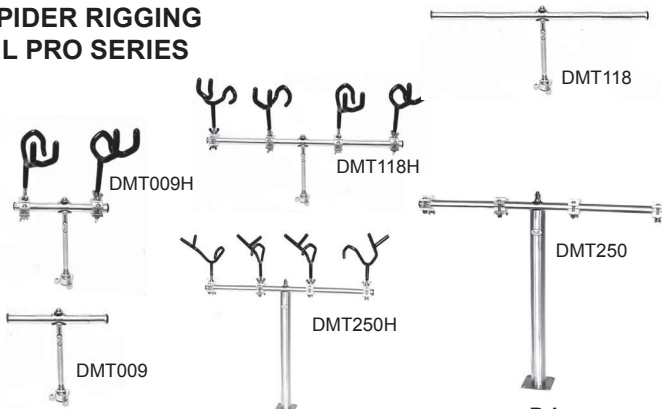

SPIDER RIGGING LIL PRO SERIES

Choose a spider rig system complete with rod holders or the T-bar only and you choose the LIL PRO rod holders, features a 7/8" round top bar, lifetime guarantee, hardware included.

Stock#	Description	Price
DMT009H	9" T-bar with 2 (DM210H), 10" stem, #DM200B base	$78.95
DMT009	9" T-bar with 10" stem, #DM200B base	$49.95
DMT118H	24" T-bar with 4 (DM210H), 10" stem, #DM200B base	$122.95
DMT118	24" T-bar with 10" stem, #DM200B base	$68.60
DMT250H	24" T-bar with 4 (DM210H), 18" stem, #DMT500B base	$135.95
DMT250	24" T-bar, 18" stem, 4 (DMT214B) rail clamps, #DMT500B base	$78.95