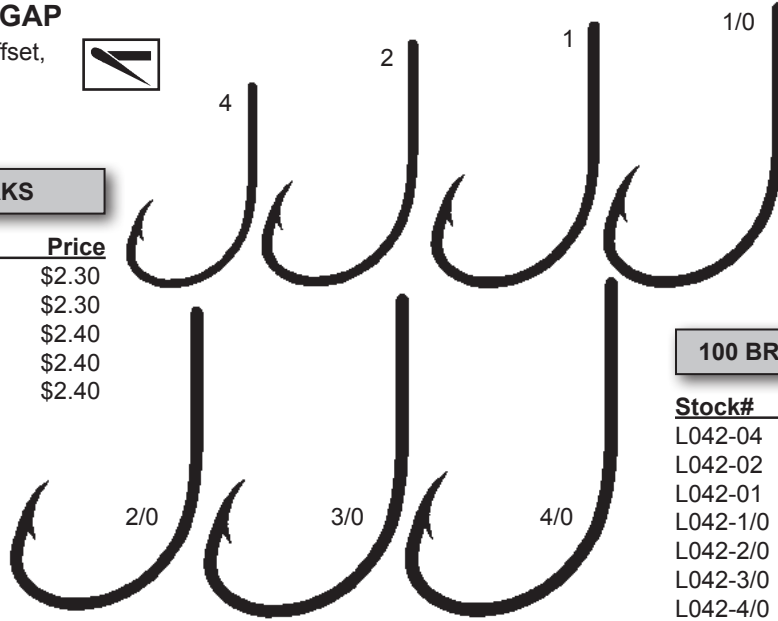

EAGLE CLAW HOOKS

STYLE #L042 WIDEGAP

Lazer sharp, wide gap, offset, ringed eye, plain shank, bronze finish.