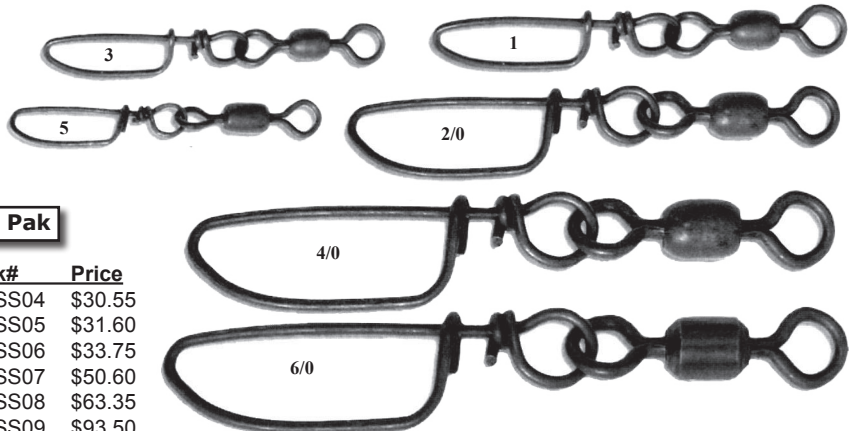

3/0

COASTLOCK SWIVELS

Black finish, choose from 10 pak or 100 pak, Made In America!