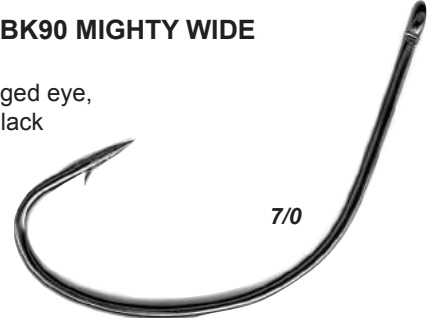

BOSS KAT BK90 MIGHTY WIDE

Reverse offset, ringed eye, 80-carbon steel, Black nickel finish.

Stock#	Size	#/Pak	Price
BK90Z-3/0	3/0	10	$2.60
BK90Z-5/0	5/0	8	$2.60
BK90Z-7/0	7/0	6	$2.60
BK90Z-9/0	9/0	3	$2.60

BOSS KAT BK84 CIRCLE

Light wire, circle, forged, slight offset, Boss Red finish.

Stock#	Size	#/Pak	Price
BK84Z-1/0	1/0	5	$2.60
BK84Z-3/0	3/0	4	$2.60
BK84Z-5/0	5/0	3	$2.60
BK84Z-8/0	8/0	3	$2.60