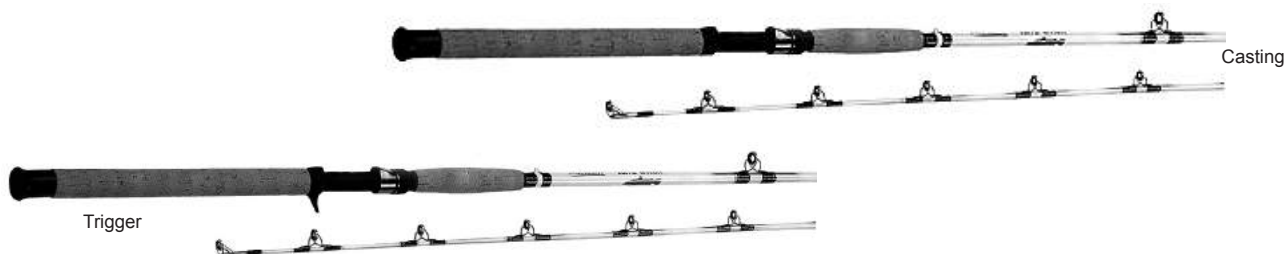

Stock#	Type	Length	Piece	Action	Line Wt.	Guides	Price
PHNSP7	Casting/Trigger	7'0"	1	Medium	12-30 lb	8 + Tip	$51.55
PHNSP76	Casting/Trigger	7'6"	1	Med/Hvy	15-40 lb	9 + Tip	$65.45
PHNSP8	Casting	8'0"	2	Medium	12-30 lb	8 + Tip	$55.95
PHNSP9	Casting	9'0"	2	Med/Hvy	15-30 lb	9 + Tip	$58.95
PHNSP10	Casting	10'	2	Med/Hvy	20-40 lb	10 + Tip	$65.95
PHNSP9S	Spinning	9'0"	2	Medium	15-30 lb	5 + Tip	$56.55