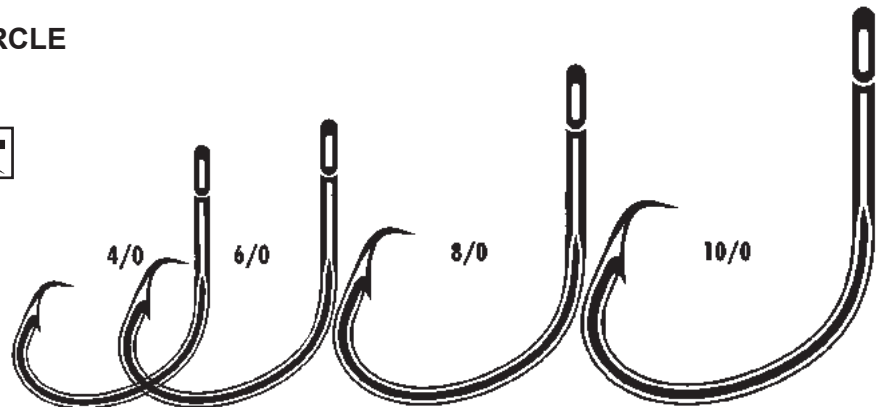

8382 NEMESIS RED CIRCLE

3X strong, offset, forged,
Vanadium steel, cone cut point,
RED FINISH.

Stock#	Size	#/Pak	Price
V8382TRC-4/0	4/0	25	$16.80
V8382TRC-6/0	6/0	25	$19.80
V8382TRC-8/0	8/0	25	$23.95
V8382TRC-10/0	10/0	25	$29.95