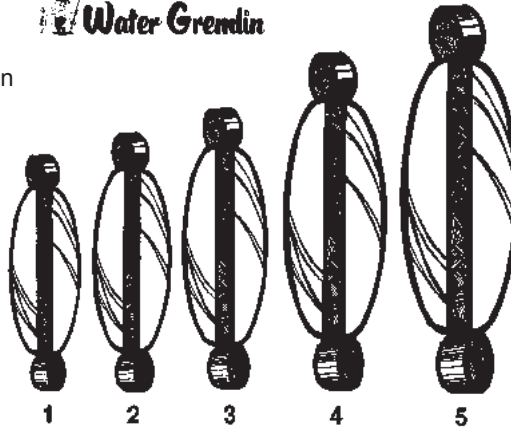

WATER GREMLIN RUBBERCOR SINKERS

The original "rubbercor" has been helping fishermen since 1949. No tying, no fuss, no line damage. Just give the rubber ears a twist! Ziplock pouches.

Stock#	Size	Quantity	Price
PRC1	3/8 oz	4/bag	$1.35
PRC2	1/2 oz	3/bag	$1.35
PRC3	3/4 oz	3/bag	$1.75
PRC4	1 oz	2/bag	$1.75
PRC5	1 1/2 oz	2/bag	$2.00

WATER GREMLIN BULL-SHOT

"BULLet" Shaped Split Shot is an effective way to add a little weedless weight to your line, as easy to use as split shot & weedless as any slip sinker.

Stock#	Size	Quantity	Price
PBS2	1/16 oz	20/bag	$1.30
PBS3	1/8 oz	14/bag	$1.30
PBS4	3/16 oz	12/bag	$1.45
PBS5	1/4 oz	10/bag	$1.45
PBS7	1/2 oz	7/bag	$1.45