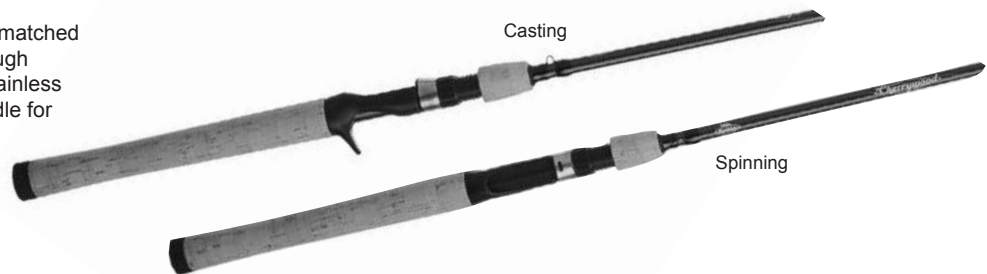

Stock#	Type	Length	Piece	Action	Line Wt.	Guides	Price
CWDC70M	Casting/trigger	7'0"	1	Medium	8-17 lb	6 + Tip	$24.95
CWDC70MH	Casting/trigger	7'0"	1	Med/Hvy	10-20 lb	6 + Tip	$24.95
CWDS70M	Spinning	7'0"	2	Medium	6-14 lb	5 + Tip	$19.95
CWDS70MH	Spinning	7'0"	2	Med/Hvy	8-17 lb	5 + Tip	$19.95

LIGHTNING ROD.

Constructed of 24 Ton Multi Modulus graphite composite, stainless steel guides with aluminum oxide inserts, double locking reel seat, rubber shrink wrapped extended handles.