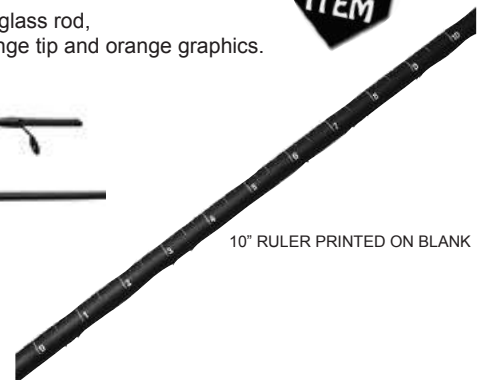

CRAPPIE RODS

Lew's *Wally Marshall* SPEED SHOOTER

Premium IM-8 graphite blanks with technique specific action, American Tackle "air wave" guide system, Lew's exclusive lightweight graphite skeletal reel seat, professional style hook keeper, green EVA split grip handle, blue/black rod.

Stock#	Type	Length	Action	Piece	Line Wt.	Guides	Price
WMSPD56	Spinning	5'6"	Med/Lt	1	4-10 lb	6 + Tip	$44.20
WMSPD66	Spinning	6'6"	Med/Lt	1	4-10 lb	6 + Tip	$44.20
WMSPD70	Spinning	7'	Med/Lt	1	4-10 lb	6 + Tip	$48.55

Lew's *Wally Marshall* TROLL-TECH

Premium IM-6 graphite blanks, graphite reel seat, EVA handle, ideal for trolling, drifting and spider rigging, unique rod length label indicator, Wally Marshall approved action, black with black wraps.

Stock#	Type	Length	Action	Piece	Line Wt.	Guides	Price
WMTT10	Casting	10'	Med/Hvy	2	10-25 lb	12 + Tip	$47.75
WMTT12	Casting	12'	Med/Hvy	2	10-25 lb	13 + Tip	$56.35
WMTT14	Casting	14'	Med/Hvy	3	10-25 lb	14 + Tip	$64.90

Ugly Stik GX2

Ugly Tech construction with a combination of graphite and fiberglass to create a strong sensitive rod, Ugly Tuff one piece stainless guides, Ugly Stik clear tip, EVA foam handle, black rod with red accents.

Stock#	Type	Length	Action	Piece	Line Wt.	Guides	Price
USGXCA60	Casting - Trigger	6'0"	Medium	2	6-12 lb	6 + Tip	$49.95
USGXCA66	Casting - Trigger	6'6"	Med/Hvy	2	10-25 lb	7 + Tip	$49.95
USGXCA70	Casting - Trigger	7'0"	Medium	2	8-20 lb	8 + Tip	$49.95
USGXCA71	Casting - Trigger	7'0"	Med/Hvy	2	10-25 lb	8 + Tip	$49.95
USGXSP60	Spinning	6'0"	Medium	2	6-15 lb	6 + Tip	$49.95
USGXSP66	Spinning	6'6"	Medium	2	6-15 lb	6 + Tip	$49.95
USGXSP70	Spinning	6'6"	Medium	2	6-15 lb	6 + Tip	$49.95

TEBCO CRAPPIE FIGHTER