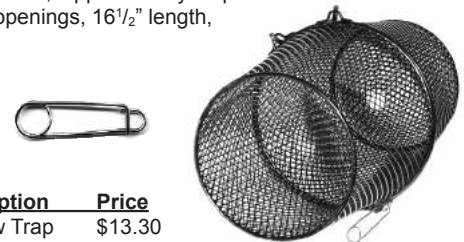

Stock#	Description	Price
DMT	Minnow Trap	$13.30
DMTUC	Repl. clips 2/pk	$2.35