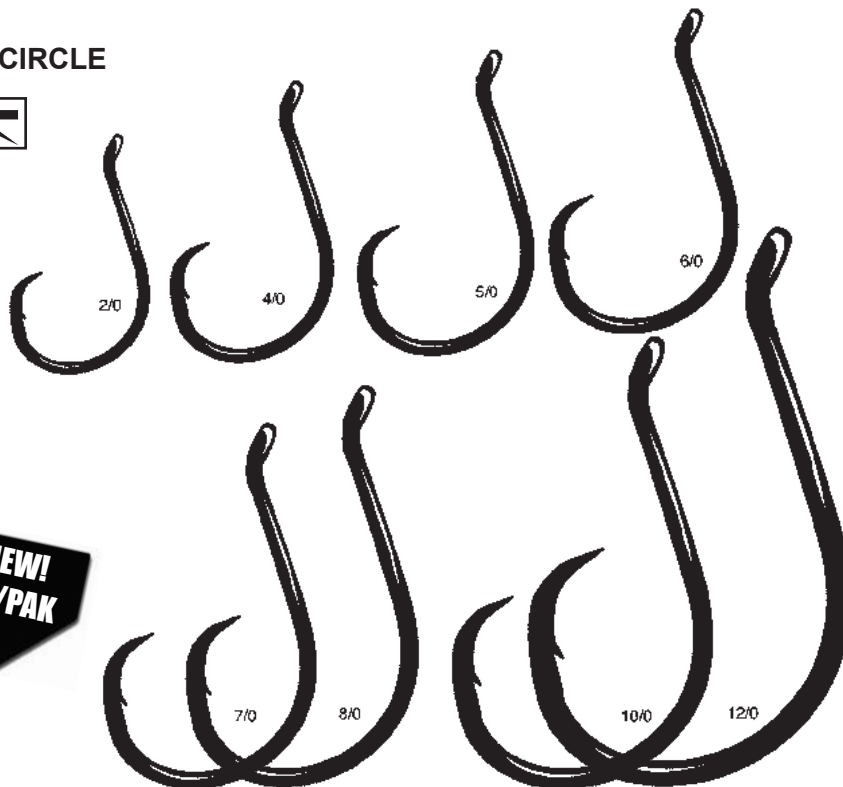

## Gamakatsu® #G120 CIRCLE BIG EYE

Large eye, heavy wire, Gamakatsu's strongest circle hook, **TIN FINISH.**

Stock#	Size	#/Pak	Price
G120-6/0	6/0	5	\$12.95
G120-8/0	8/0	4	\$12.95
G120-10/0	10/0	3	\$12.95
G120-12/0	12/0	2	\$12.95