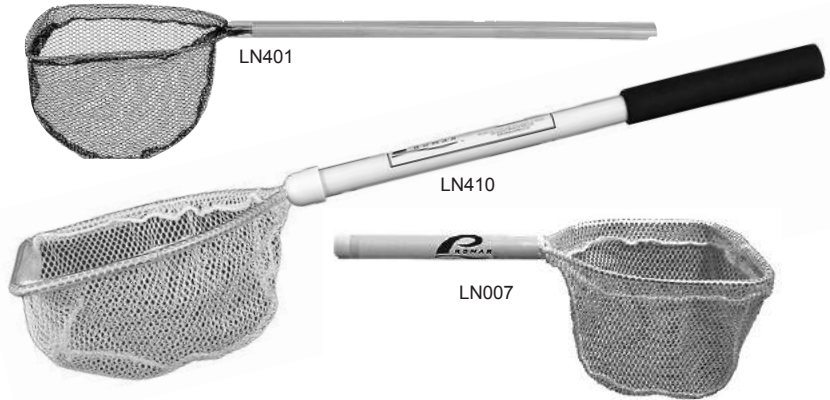

LANDING NETS and ACCESSORIES

ROMAR LIVEWELL NETS

#LN401 - 7" HOOP: 7" x 8" hoop, 15" handle, Ace Nylon mesh netting, wooden handle.

#LN410 - FLOATING 8" HOOP: 8" x 9" hoop, 17" handle, Ace Nylon mesh netting, floating PVC handle, non-slip EVA grip.

#LN007 - FLOATING 8" HOOP: 8" x 8" hoop, 9" handle, Ace Nylon mesh netting, floating plastic handle.

Stock#	Description	Price
LN401	7" hoop	$4.95
LN410	Floating 8" x 9" hoop	$12.65
LN007	Floating 8" x 8" hoop	$6.60

ROMAR TROPHY SERIES COLLAPSIBLE LANDING NETS

When the type of fishing you do demands a large net but you don't have the space to stow one, the Trophy Series collapsible landing nets are the perfect solution. These exclusive nets feature an innovative collapsible frame which, at the push of a button, collapses the entire net. Along with solid durable yokes, each net features an aluminum extendable handle providing strength and twice the length. Outfitted with ProMesh snag resistant and catch and release material. Canvas cover included.

Stock#	Hoop Size	Handle	Price
LN702	20" x 20"	38"	$40.95
LN704	26" x 28"	48"	$56.20