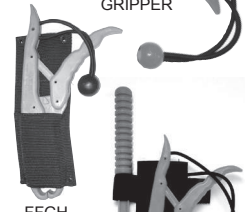

Holster & Captain's Caddy:

Can be used on a belt or mount anywhere. Tough nylon construction, stainless steel screws included, caddy features extra tool space.

NEW COLOR

Stock#	Description	Price
FFGA	Red/White/Blue Gripper	$13.25..New!
FFGB	Blue Gripper	$13.25
FFGG	Glow-N-Dark Gripper	$13.25
FFGO	Orange Gripper	$13.25
FFGP	Pink Gripper	$13.25
FFGH	Holster	$8.15
FFGBC	Captain's Caddy	$9.10

TOOLS NOT INCLUDED

FFGH

FFGBC

Betts 9" FLOATING GRAB 'N GRIP

Strong locking jaws with no slip teeth, ergonomic floating polypropylene handle, operate with 1 hand, lanyard included.