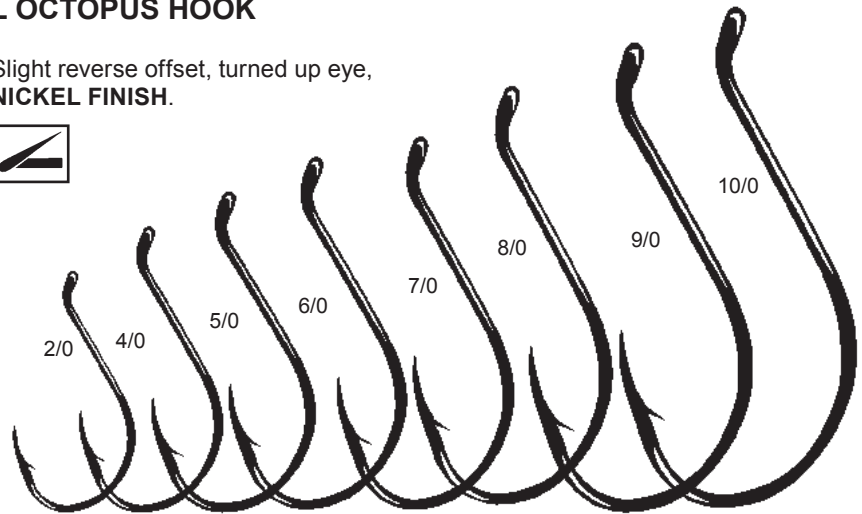

Gamakatsu® #G020 NICKEL OCTOPUS HOOK

Stock#	Size	#/Pak	Price
G020-4/0	4/0	6	$3.25
G020-5/0	5/0	6	$3.25
G020-6/0	6/0	6	$3.25
G020-7/0	7/0	6	$3.55
G020-8/0	8/0	6	$3.55
G020-9/0	9/0	5	$3.55
G020-10/0	10/0	5	$3.55

Slight reverse offset, turned up eye, **NICKEL FINISH.**