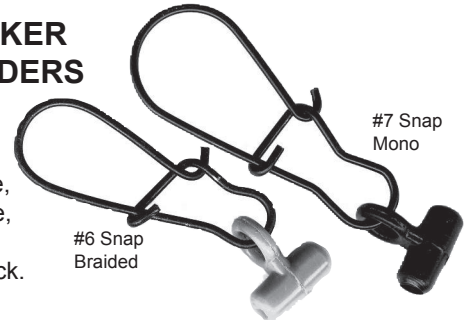

Snap Size	Line Type	10/PK		50/PK	
		Stock#	Price	Stock#	Price
#6	Braided	CCSSB6P	$4.95	CCSSB6	$22.60
#6	Mono	CCSSM6P	$3.35	CCSSM6	$15.10
#7	Mono	CCSSM7P	$3.75	CCSSM7	$16.95

BOSS KAT SINKER SLIDERS

Change sinker sizes with just a snap, allows your slip sinker rig to easily travel your line, includes #6 snap hook that will allow you to fish a 1/2 oz. to a 16 oz. sinker, black.

Stock#	#/Pak	Price
BKSS6	5	$2.60