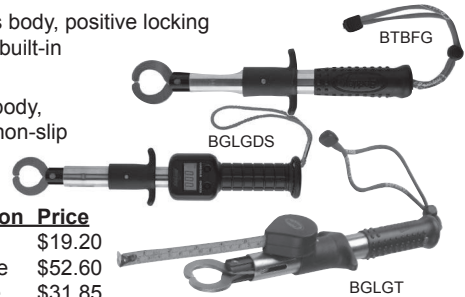

Stock#	Description	Price
BTBFG	Standard	$19.20
BGLGDS	With Scale	$52.60
BGLGT	With Tape	$31.85

Rapala 25 lb. SCALE

25 lb. mechanical scale, no batteries required, 32" metal tape, durable hook.

Stock#	Price
RASMS25	$12.95

Rapala 50 lb. MINI

Pocket sized digital scale, weighs up to 50 lbs., 4 minute shut off feature, uses 9V battery (not included), weighs in lbs. or kg.

Stock#	Price
RAMDS50	$22.65

Rapala 50 lb. DIGITAL

Weighs up to 50 lbs. in lbs. or kg, large display, 4 minute shut off, uses 9V battery (not included), stainless steel hook.

Stock#	Price
RASDS50	$27.50

Rapala 100 lb. DIGITAL

Weighs up to 100 lbs. in 3 weight display options, front and back screens show weight simultaneously, heavy duty chrome plated hook, requires 2 AA batteries (not included)

Stock#	Price
RADS100	$56.40

AMERICAN SPIRIT 110 lb. HEAVY DUTY SCALES

Weighs up to 110 lbs., scale reads lbs. and kg, powered by 2 AAA batteries included, 2 styles.

Stock#	Style	Price
HDDS	Original	$29.95
HDTBDS	T-Bar	$52.15

Berkley 15 lb. TOURNAMENT SCALE

Easy 1 hand operation, retractable stainless hook, 4 minute auto shutoff, stores entries to provide total, average & smallest weight.

Stock#	Price
BTS15	$32.95

Berkley 35 lb. DIGITAL FISH SCALE

Precision accuracy +/- 0.56 oz, tournament auto culling system, stores up to 8 weights and displays total weight, waterproof, no tear fish clip.

Stock#	Price
BEDS35	$27.95

Berkley 50 lb. FISH SCALE

50 lb. classic digital fish scale, stores up to 8 fish in memory, provides instant and accurate weight plus totals and averages.

Stock#	Price
BEFS50	$20.65

DELIAR

Accurately weighs up to 28 lbs & measures to 38", fits in pocket or tackle box.

Stock#	Price
ECST	$5.95

EAGLE CLAW T-HANDLE SCALE

Accurately weighs up to 55 lbs, measures in lbs and kg., handy T-handle design.

Stock#	Price
ECTHS	$11.45