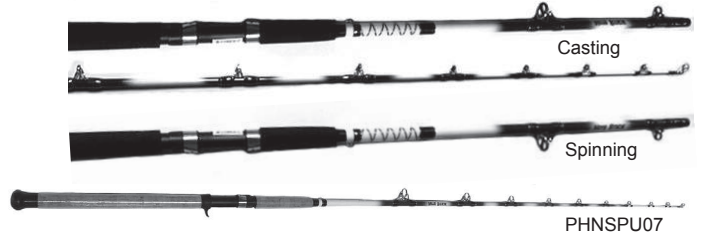

Stock#	Type	Length	Piece	Action	Line Wt.	Guides	Handle	Price
PHNSPU07	Casting, Trigger	7'6"	1	Med/Hvy	15-40 lb	9 + Tip	Cork	$65.45
PHNSPU08	Casting	8'0"	2	Med/Hvy	12-30 lb	9 + Tip	EVA foam	$47.75
PHNSPU09	Casting	9'0"	2	Med/Hvy	15-30 lb	9 + Tip	EVA foam	$52.95
PHNSPU10	Casting	10'0"	2	Heavy	20-40 lb	10 + Tip	EVA foam	$59.95
PHNSPU08S	Spinning	8'0"	2	Med/Hvy	12-25 lb	7 + Tip	EVA foam	$47.75
PHNSPU09S	Spinning	9'0"	2	Med/Hvy	12-30 lb	8 + Tip	EVA foam	$51.30

LIPSTICK PINK NITE STICK

For the lady anglers, graphite composite blanks for flexibility and durability, blank-through handle construction, chrome stainless steel heavy duty guides with ceramic inserts, graphite reel seat with cushioned stainless steel hoods, hot pink color guide wrapping with pink overspray, EVA handle, fluorescent tip to assist with fishing in the dark, tournament quality.