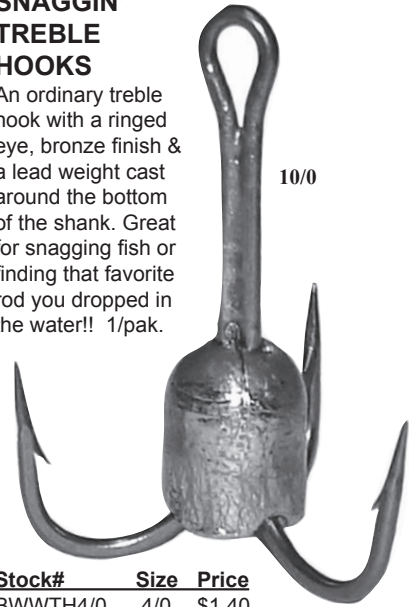

WEIGHTED SNAGGIN' TREBLE HOOKS

An ordinary treble hook with a ringed eye, bronze finish & a lead weight cast around the bottom of the shank. Great for snagging fish or finding that favorite rod you dropped in the water!! 1/pak.