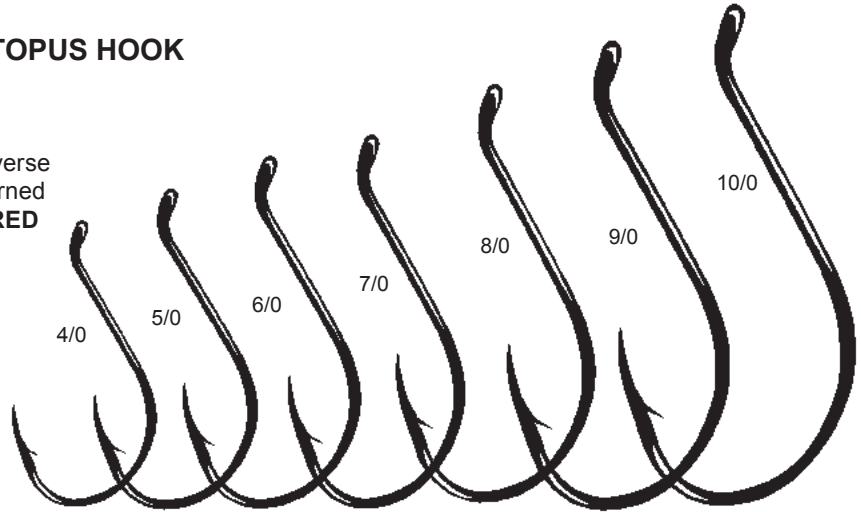

Gamakatsu® HOOKS

Gamakatsu® #G023 RED OCTOPUS HOOK

Stock#	Size	#/Pak	Price
G023-4/0	4/0	6	$3.25
G023-5/0	5/0	6	$3.25
G023-6/0	6/0	6	$3.25
G023-7/0	7/0	6	$3.55
G023-8/0	8/0	6	$3.55
G023-9/0	9/0	5	$3.55
G023-10/0	10/0	5	$3.55

Slight reverse offset, turned up eye, **RED FINISH.**